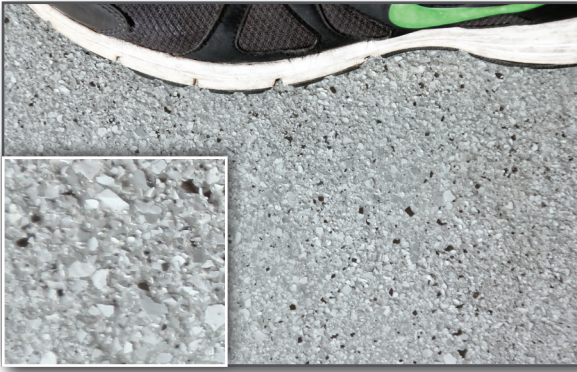

# Resin Granite Colour Chart

**Baltic**

**Platinum**

**Ash**

**Gunmetal**

**Ironbark**

**Pebble Beach**

**Tuscany**

**Chestnut**

**\*Colours shown on chart are indicative only. Actual colours may differ slightly.**